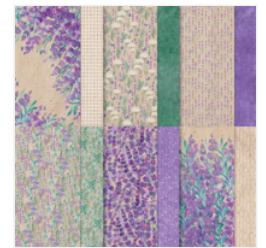

Price: \$23.00

Add to Cart

[Crumb Cake 8-1/2"  
X 11" Cardstock -  
120953](#)

Price: \$11.50

Add to Cart

[Basic White 8-1/2"  
X 11" Cardstock -  
159276](#)

Price: \$13.00

Add to Cart

[Gorgeous Grape  
8-1/2" X 11"  
Cardstock -  
146987](#)

Price: \$11.50

Add to Cart

[Perennial  
Lavender 12" X  
12" \(30.5 X 30.5  
Cm\) Designer  
Series Paper -  
162593](#)

Price: \$12.50

Add to Cart