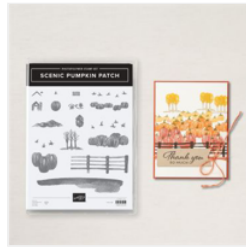

Warms My Heart

with Scenic Pumpkin Patch

Rachel Brumley
(479) 6443318

rachel@stampwithrachel.com
<http://www.stampwithrachel.com>

Card Measurements:

- Base Card: Garden Green Cardstock (8 1/2" x 5 1/2") (score at 1", 2" and 5 1/4" on long side)
- Front Panel: Layer #1 Basic White Cardstock (5 3/8" x 3 1/8"), Layer #: To Market Designer Series Paper (5 1/4" x 3")
- Circle: Garden Green Cardstock (3 1/2" x 3 1/2"), Small Circle: Basic White cardstock (3" x 3")
- Side: Basic White Cardstock (2 3/4" x 1 1/8"), emboss with Eyelet 3D Embossing Folder
- Top Panel: Garden Green Cardstock (6" x 3 1/2") (score at 4")
- Top Panel: Layer #1 Basic White Cardstock (4 7/8" x 3 3/8")
- Lower Panel: Layer #1 Basic White Cardstock (5 3/8" x 7/8"), To Marker Designer Series Paper (5 1/4" x 3/4")
- Inside card: Basic White Cardstock (5 3/8" x 3 1/8")

[Warms My Heart
Cling Stamp Set
\(English\) - 164267](#)

Price: \$25.00

Add to Cart

[Scenic Pumpkin
Patch
Photopolymer
Stamp Set
\(English\) - 164364](#)

Price: \$20.00

Add to Cart

[Basic White 8-1/2"
X 11" Cardstock -
159276](#)