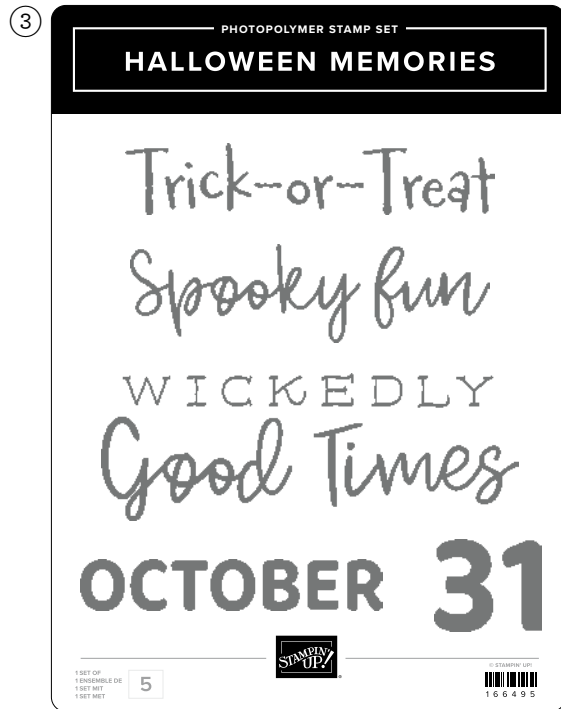

② DESIGNER SERIES PAPER ONLY