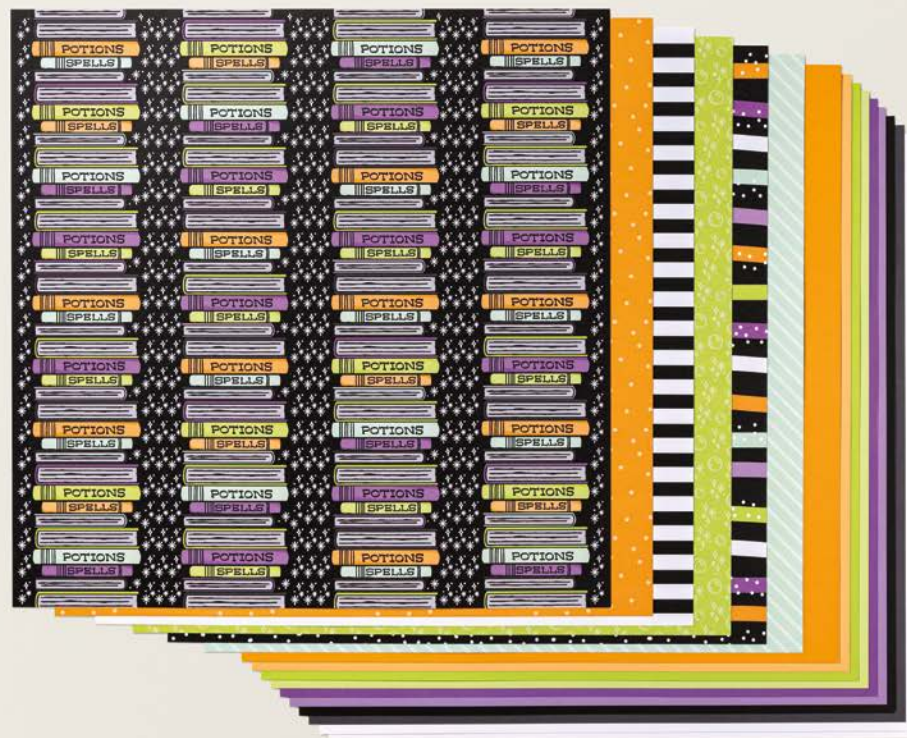

halloween memories

SCRAPBOOKING WORKSHOP KIT

166494 | $28.00

Makes three two-page 12" x 12" (30.5 x 30.5 cm) scrapbook spreads. Kit includes instructions and one of each item listed below.

FEATURED TECHNIQUE: Add faux stitching details with Stampin' Write™ Markers.

FEATURED COLORS: Basic Black, Gorgeous Grape, Granny Apple Green, Pool Party, Pumpkin Pie.

12" X 12" (30.5 X 30.5 CM) TWO-TONE CARDSTOCK

8 sheets: 2 each of Basic Black, Gorgeous Grape, Granny Apple Green, Pumpkin Pie.

WHITE WILLOW 12" X 12" (30.5 X 30.5 CM) CARDSTOCK

2 sheets.

DOUBLE-SIDED 12" X 12" (30.5 X 30.5 CM)

DESIGNER SERIES PAPER | 6 sheets.

SINGLE-SIDED 12" X 12" (30.5 X 30.5 CM)

DESIGNER SERIES PAPER | 4 sheets.

12" X 12" (30.5 X 30.5 CM) STICKER SHEET | 1 sheet.

PHOTO PLACEHOLDERS

ADDITIONAL PRODUCTS (sold separately)

BASIC BLACK STAMPIN' WRITE MARKER

162481 | $3.50 (P. AC 139)

STAMPIN' SEAL • 152813 | $8.00 (AC P. 117)

PAPER TRIMMER • 152392 | $28.00 (AC P. 121)

PAPER SNIPS SCISSORS • 103579 | $12.00 (AC P. 16)