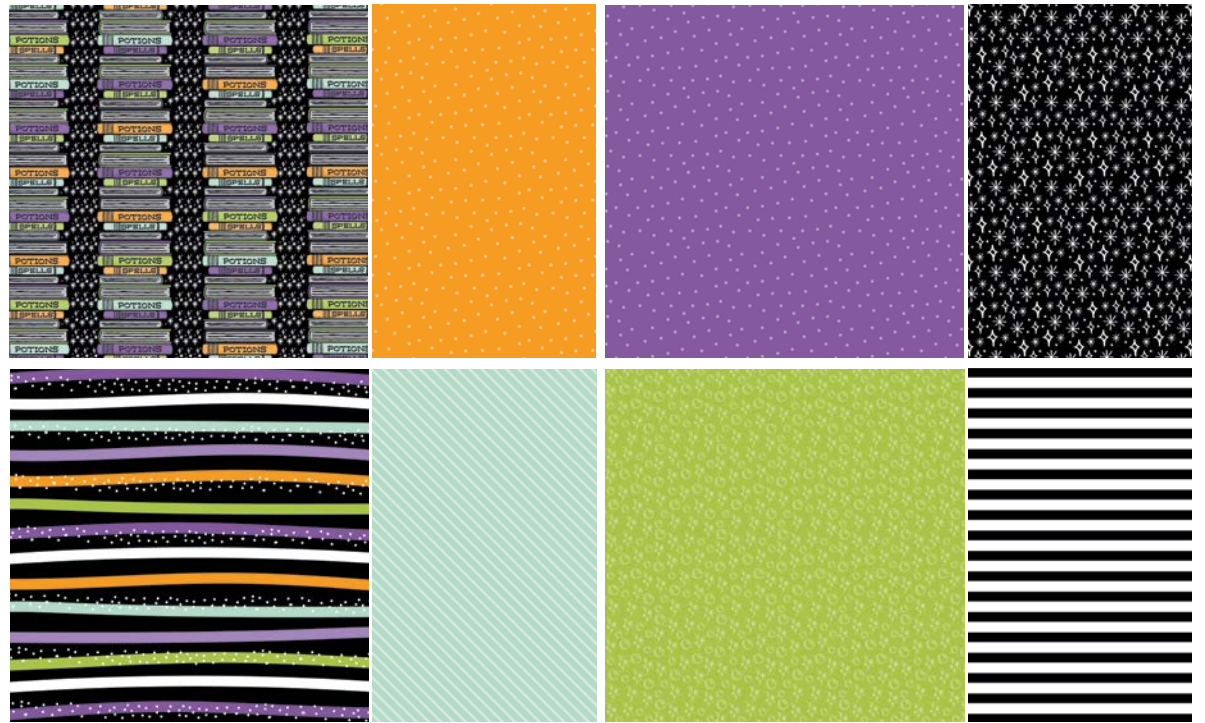

② DESIGNER SERIES PAPER ONLY