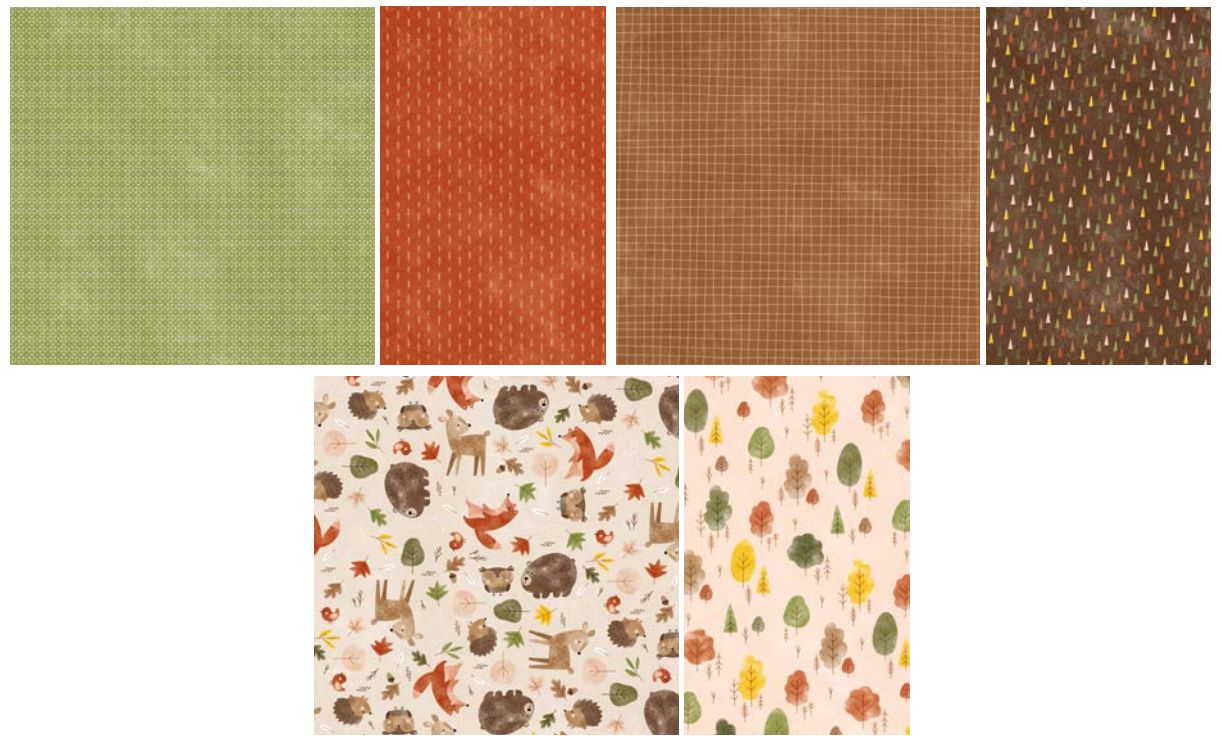

② DESIGNER SERIES PAPER ONLY