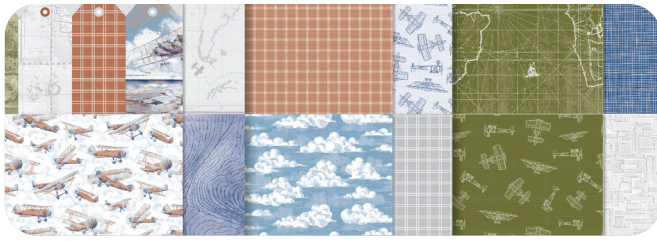

FULL OF LIFE 6" X 6" (15.2 X 15.2 CM)
DESIGNER SERIES PAPER
163357 | ~~\$12.50~~ \$10.62

LILY POND LANE 6" X 6" (15.2 X 15.2 CM)
DESIGNER SERIES PAPER
163342 | ~~\$12.50~~ \$10.62

MEDITERRANEAN BLOOMS 12" X 12" (30.5 X 30.5 CM)
DESIGNER SERIES PAPER
163284 | ~~\$12.50~~ \$10.62

PERENNIAL LAVENDER 12" X 12" (30.5 X 30.5 CM)
DESIGNER SERIES PAPER
162593 | ~~\$12.50~~ \$10.62

TAKE TO THE SKY 12" X 12" (30.5 X 30.5 CM)
DESIGNER SERIES PAPER
 163436 | ~~\$12.50~~ \$10.62

THOUGHTFUL JOURNEY 6" X 6" (15.2 X 15.2 CM)
DESIGNER SERIES PAPER
 163303 | ~~\$12.50~~ \$10.62