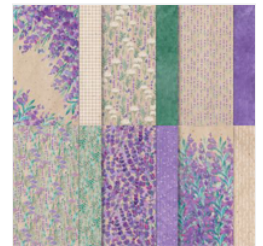

Video on Spotlight on Nature Bundle and Perennial Lavender Designer Series Paper

Rachel Brumley
(479) 6443318

rachel@stampwithrachel.com
<http://www.stampwithrachel.com>

Card Measurements:

- Base card: Crumb Cake Cardstock (8 1/2" x 5 1/2")
- Front Flap, Layer #1 Cherry Cobbler Cardstock (5 3/8" x 2 1/8")
- Front Flap, Layer #2 Perennial Lavender Designer Series Paper (DSP) (5 1/4" x 2")
- Small Flap: Layer #1 Cherry Cobbler Cardstock (2 5/8" x 1 7/8")
- Small Flap: Layer #2 Perennial Lavender DSP (2 3/4" x 1 3/4")
- Circle (2 ea): Basic White Cardstock (3 1/2" x 3 1/2")
- Inside of card: Cherry Cobbler Cardstock (5 3/8" x 4 1/8")
- Inside of Card: Basic White Cardstock (5 1/4" x 4")
- Inside of card: Perennial Lavender DSP (5 1/4" x 2 1/8")
- Flap of Envelope: Perennial Lavender DSP (6" x 2 1/2")

Price: \$52.00

Add to Cart

Spotlight On Nature Cling Stamp Set (English) - 163579

Price: \$23.00

Add to Cart

Basic White 8-1/2" X 11" Cardstock - 159276

Price: \$13.00

Add to Cart

Cherry Cobbler 8-1/2" X 11" Cardstock - 119685

Price: \$11.50

Add to Cart

Perennial Lavender 12" X 12" (30.5 X 30.5 Cm) Designer Series Paper - 162593

Price: \$12.50

Add to Cart

Basic White Medium Envelopes - 159236