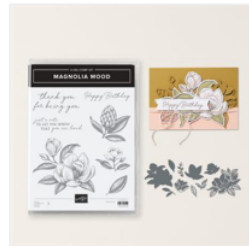

Rachel Brumley
(479) 6443318

rachel@stampwithrachel.com
<http://www.stampwithrachel.com>

Envelope:

- Country Lace Designer Series Paper (6" x 2 ½")

[Youtube Video Instructions](#)

[More pictures on my blog](#)

Magnolia Mood Bundle and Country Lace Designer series Paper May 2024

Rachel Brumley
(479) 6443318

rachel@stampwithrachel.com
<http://www.stampwithrachel.com>

Magnolia Mood Cling Stamp Set (English) - 163502

Price: \$27.00

Add to Cart

Magnolia Mood Bundle (English) - 163507

Price: \$54.75

Add to Cart

Basic White 8-1/2" X 11" Cardstock - 159276

Price: \$13.00

Add to Cart