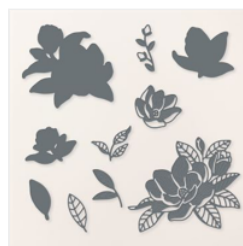

Magnolia Mood Dies - 163506

Price: $34.00

Add to Cart