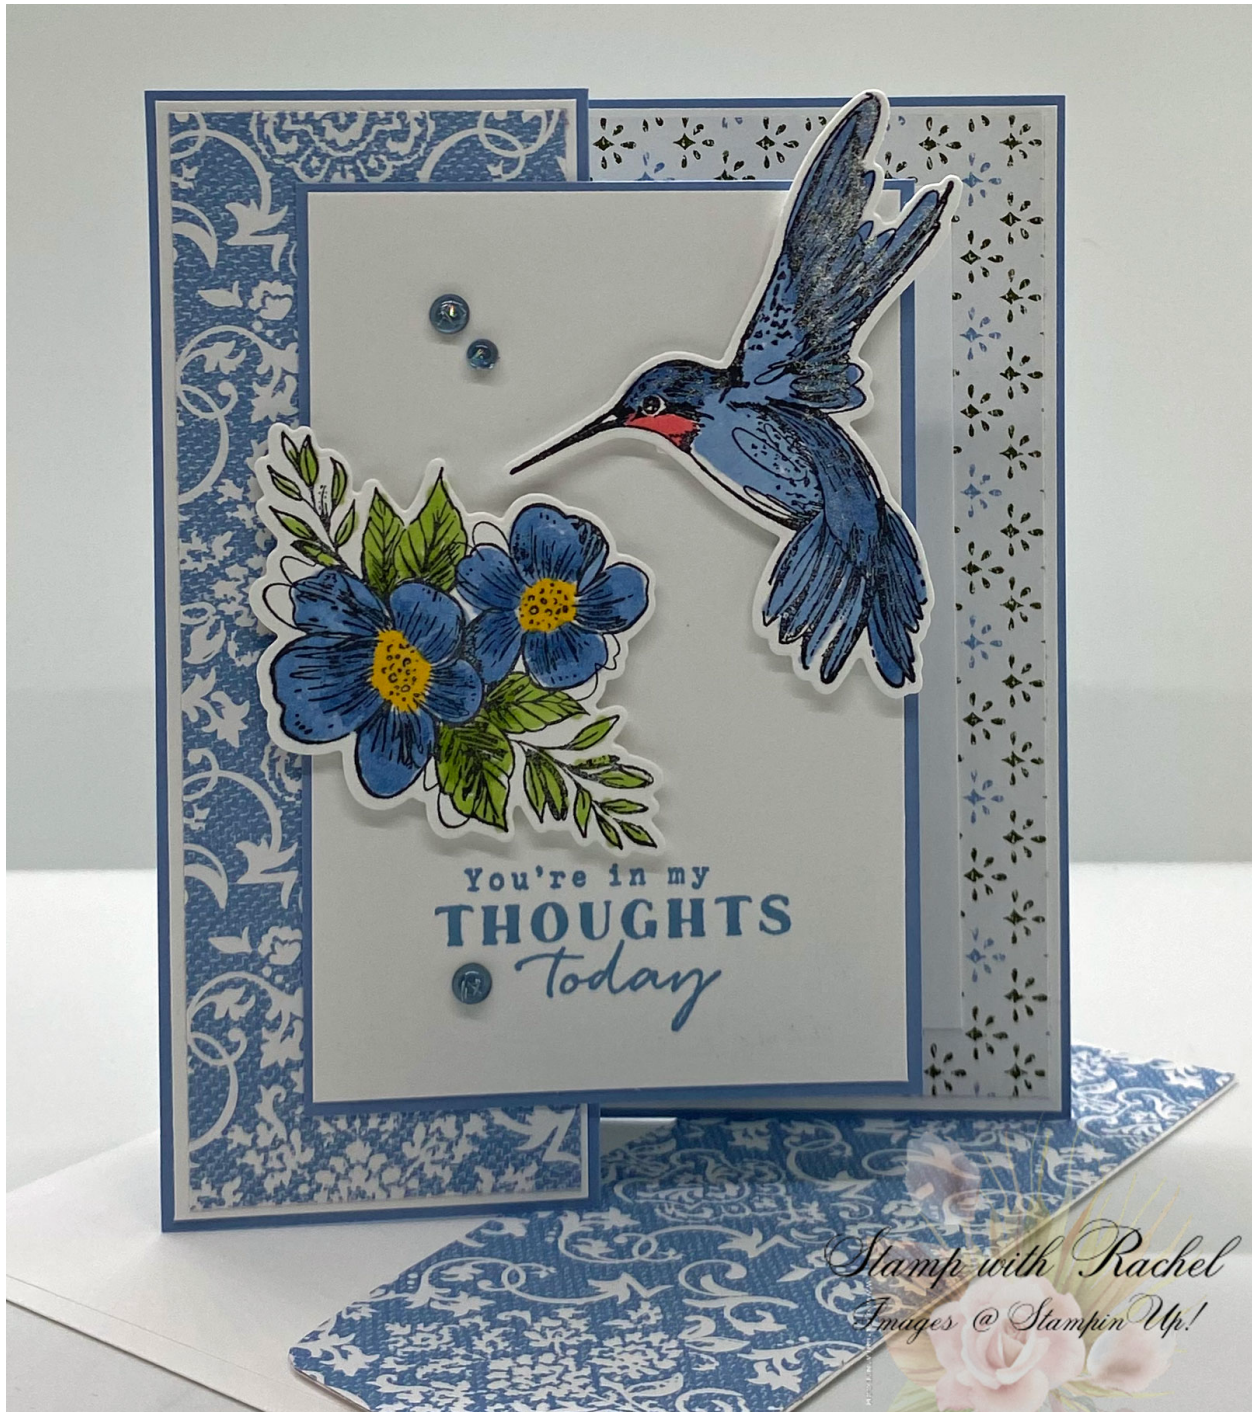

Thoughtful Expressions Card Measurements

Spread Love and Encouragement with Your Own Handcrafted Cards Using the Thoughtful Expressions Stamp Set! Delight in the charming hummingbird and floral designs, along with heartfelt sentiments like "You're in My Thoughts Today" and "Enjoy Your Day." Customize these beautiful stamps with vibrant colors using our Stampin' Blends, Water Painters, or Watercolor Pencils for a truly personal touch.

Thoughtful Expressions Card Measurements

Card Measurements:

Front:

- Base card: Boho Blue Cardstock (8 ½" x 5 ½")
- Front Panel: Basic White Cardstock (4 ¾" x 2 7/8")
- Layer #1: Basic Boho Blue Cardstock (4 ½" x 3")

Side Panels (2):

- Layer #1: Basic White Cardstock (5 3/8" x 2")
- Layer 2: Poetic Expressions DSP (5 ¼" x 1 7/8")

Inside Card:

- Layer #1: Basic White Cardstock (5 3/8" x 4 1/8")
- Layer #2: Poetic Expressions DSP: (5 ¼" x 4")
- Layer #3: Basic White Cardstock (4 ¼" x 3")

Envelope Flap:

- Layer #1: Poetic Expressions DSP (6" x 2 ¼")

Video Link to Card

https://www.youtube.com/live/P7KvqxybTqs?si=w8N5YH4_XoKy1IPQ

Link to Blog Post for additional pictures:

<https://stampwithrachel.com/thoughtful-expressions-for-fun-fold-friday/>