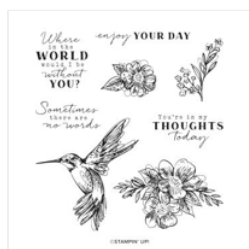

Thoughtful Expressions Video Supply List

Rachel Brumley
(479) 6443318

rachelbrumley@cox.net

<http://www.stampwithrachel.com>

Thoughtful Expressions Cling Stamp Set (English) - 162815
Price: \$25.00

Basic White 8-1/2" X 11" Cardstock - 159276
Price: \$10.50