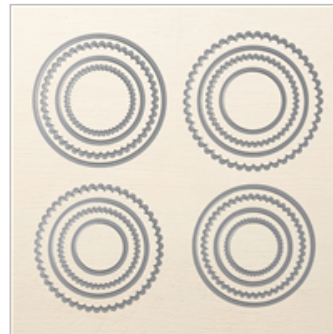

Paper

150454

\$11.50

Cajun Craze Classic
Stampin' Pad

126965

\$6.50

Big Shot

143263

\$110.00

Layering Circles Dies

141705

\$35.00

Gathered Leaves

Dies

150662

\$26.00