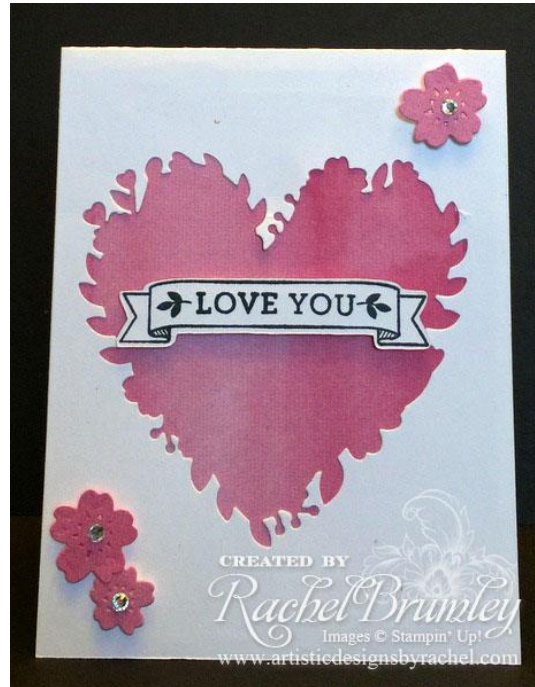

# Bloomin' Heart

### Card Measurements:

- Base Card: Whisper White Thick Card Stock (11" x 4 1/4")
- Whisper White Card Stock (5 1/2" x 4 1/4") and (3 1/2" x 1")
- Perfectly Artistic Designer Series Paper (5 1/4" x 4 1/8") (scraps of DSP for flowers)

### Card Directions:

1. Take base card and fold in half and use bone folder for a sharp crease. Set Aside
2. Run the Whisper White Card Stock through the Big Shot using the Bloomin' Heart Thinlits Die. Run scraps of DSP for the two flowers from the same Thinlits Die. Run the large flower through again using a scrap of the DSP.
3. In this case, we are setting aside the heart for another project and using the outline for today's card.
4. Adhere the Perfectly Artistic Designer Series Paper to the back of the Whisper White Card Stock and then adhered it to the base card.
5. Add die cut flowers using Stampin' Dimensionals (see picture for placement)
6. Stamp greeting onto Whisper White Card Stock and die cut using the banner die from the Large Numbers Framelits Dies.
7. Attached to front of heart using Stampin' Dimensionals (see picture for placement)
8. Add Rhinestones to flowers