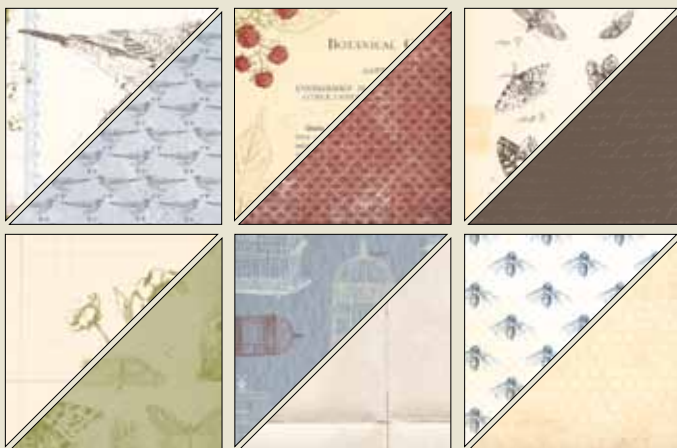

● ○ 121878 First Edition Basic Black, Very Vanilla

\$11.95

botanical gazette

SUITE

realistic, natural designs

WARM, MUTED COLOR PALETTE
paper, album, digital downloads

Designer Series Paper

Browse through a vintage almanac or nature periodical with the designs in this paper. 12 sheets total: 2 ea. of 6 double-sided designs. 12" x 12". Acid and lignin free. Paper pattern swatches shown at 25%. *sm*