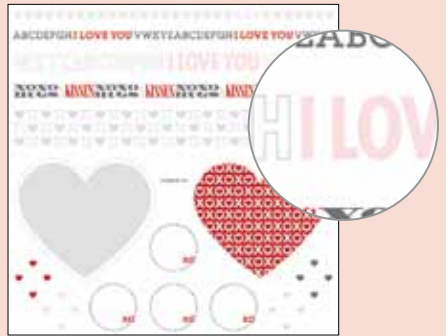

LIGHT GRAY IMAGES APPEAR WHITE ON ACTUAL PRODUCT. 4 SHEETS TOTAL, 2 EA. OF 2 DESIGNS. 6" x 6".

Rub-Ons

These Rub-Ons give you beautiful detail and multicolored images for nearly every surface, including nonporous surfaces! Try on photos, card stock, or Designer Series Paper. Lighter colors show up well on darker projects.

121886 Love Impressions
Real Red, Pink Pirouette, Whisper White, Basic Gray

$7.95