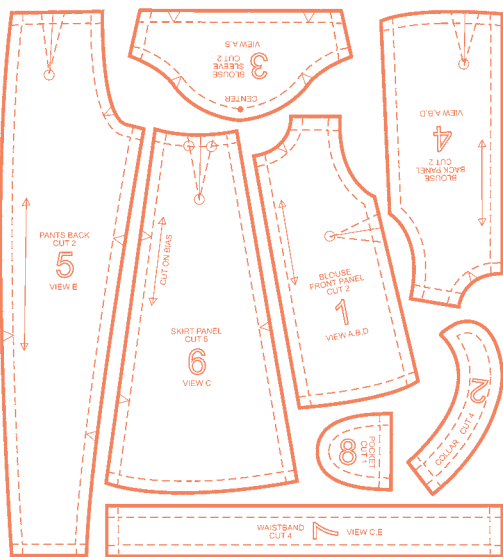

Pattern Pieces

122230 $9.95 **W**

SET OF
1