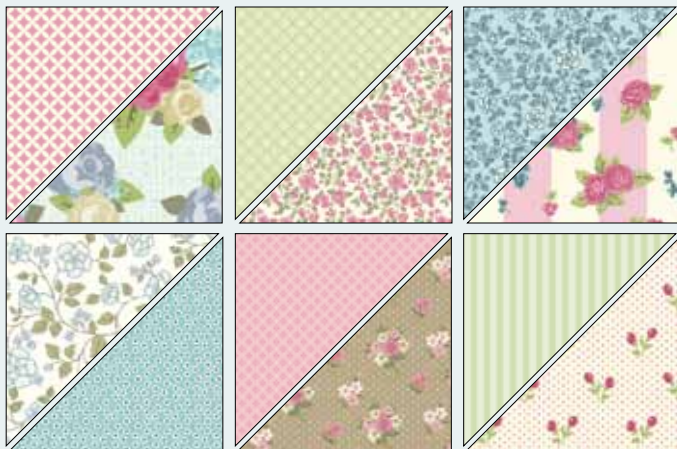

Designer Series Paper

This paper brings to mind 1930s vintage springtime gardens and parlors. 12 sheets total: 2 ea. of 6 double-sided designs. 12" x 12". Acid and lignin free. Paper pattern swatches shown at 25%. *sm*

121782 Springtime Vintage **$9.95**
Not Quite Navy, Baja Breeze, Rose Red, Pear Pizzazz, Crumb Cake, River Rock, Very Vanilla, Always Artichoke