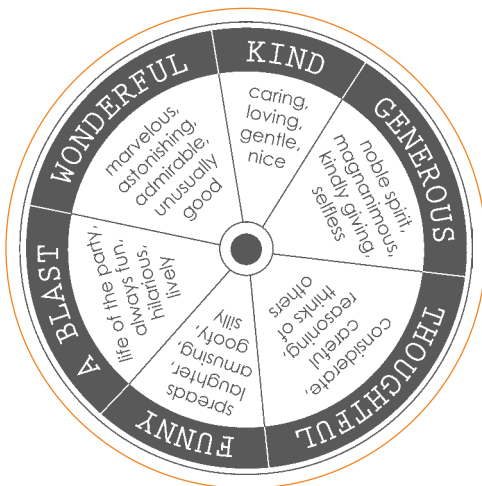

Take a Spin

SET OF
4 **W 121937 $28.95**
C 122015 $20.95

2-1/2" Circle Punch
PAGE 11

Game Spinner Hands

Papercrafting has never been more fun! These game spinner hands with a pewter finish are designed to use with images in the Take a Spin set to create your own spinner game! Includes 12 of each: game spinner hands, brads, and washers. Set spinner by punching hole using 1/16" Circle Punch (IB&C 202), layer spinner hand, then washer, and secure with brad. Pieces shown at actual size.

121893 Game Spinner Hands

$3.95