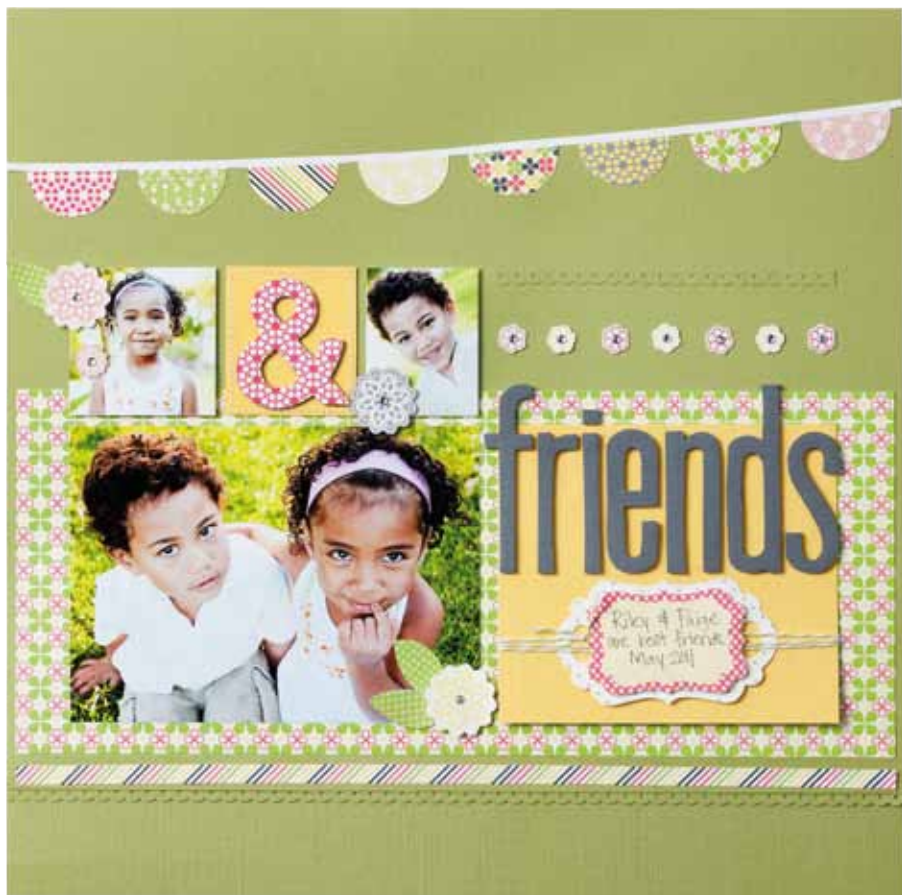

2 of each self-adhesive die-cut design packaged on three total 12" x 12" sheets. (Two 6" x 12" sheets are connected to create one 12" x 12" sheet.)

3 sheets ea. 12" x 12" double-sided paper

2 sheets ea. 12" x 12" textured card stock