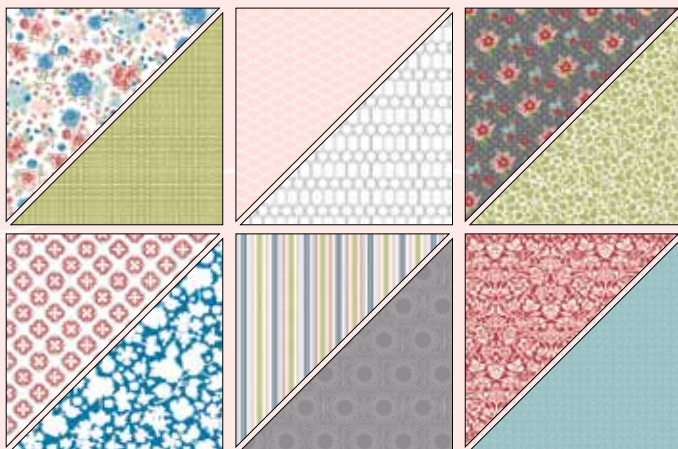

**125615 Twitterpated \$12.95**  
**Swatchbook Designer Template**  
 Basic Gray, Baja Breeze,  
 Blushing Bride, Island Indigo,  
 Pear Pizzazz, Riding Hood Red

## 3/8" Pleated Satin Ribbon

Enjoy the dimension and flirty touch of pleated satin ribbon without having to stitch or glue pleats! Colors coordinate with the Twitterpated suite. Approx. 5 yards.

**125568 Pear Pizzazz \$6.95**  
**125569 Riding Hood Red \$6.95**  
**125570 Blushing Bride \$6.95**  
**125571 Baja Breeze \$6.95**