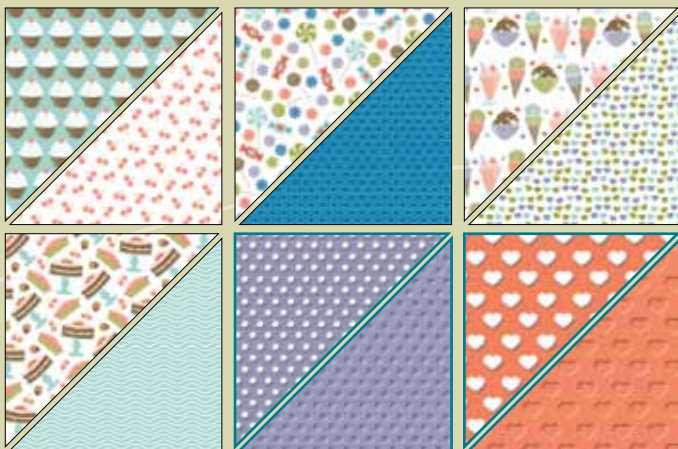

Sweet Cake

Dulces deseos 125961 125959

ESP

125490 **$18.95**
125492 **$14.95**

SET OF
4

Patterns include embossed design

Specialty Designer Series Paper

Sweet, tasty designs in all five 2011-2013 In Colors make this paper an easy choice for your Sweet Shop projects! Two sheets have embossed designs to make this paper extra special. 12 sheets total; 2 ea. of 4 double-sided designs, 2 ea. of 2 double-sided embossed designs. 12" x 12". Paper pattern swatches shown at 25%.

125408 Sweet Shop

$12.95