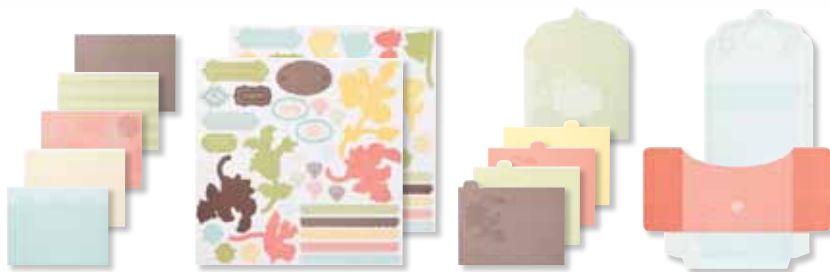

Create a beautiful box of cards as a gift for a friend (or keep it for yourself)! Our new Create & Keep Simply Sent Card Kit makes it easy.

Kit Contents

- 10 printed cards: 2 ea. of 5 designs (5-1/2" x 4-1/4")
- 2 self-adhesive die-cut accent sheets: 1 ea. of 2 designs (12" x 12")
- 10 designer envelopes (5-3/4" x 4-3/8")
- 4 dividers: 1 ea. of 4 designs
- 1 box

Simply Sent®

Perfect gift for someone who likes to dabble in creativity but is new to Stampin' Up! Everything to make 10 bright and beautiful cards, a box with dividers to organize cards, and 10 printed envelopes to make the kit complete! (Adhesive to assemble box not included.)

122380 Create & Keep

Pear Pizzazz, Calypso Coral, Daffodil Delight,
Early Espresso, Pool Party

$14.95