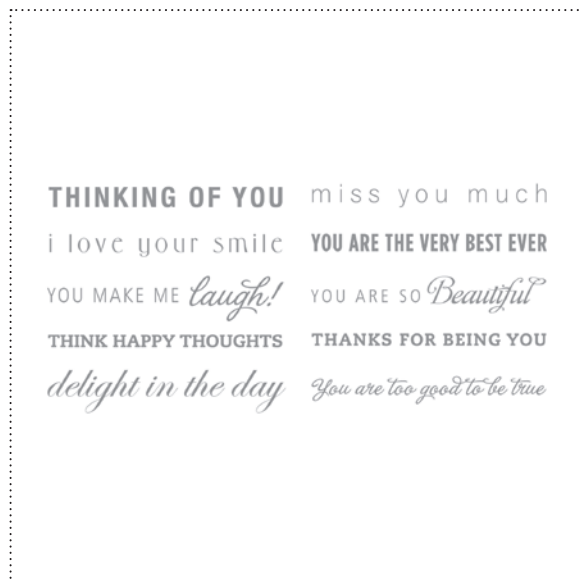

125160 CHAT ROOM THOUGHTS OF YOU STAMP BRUSH SET