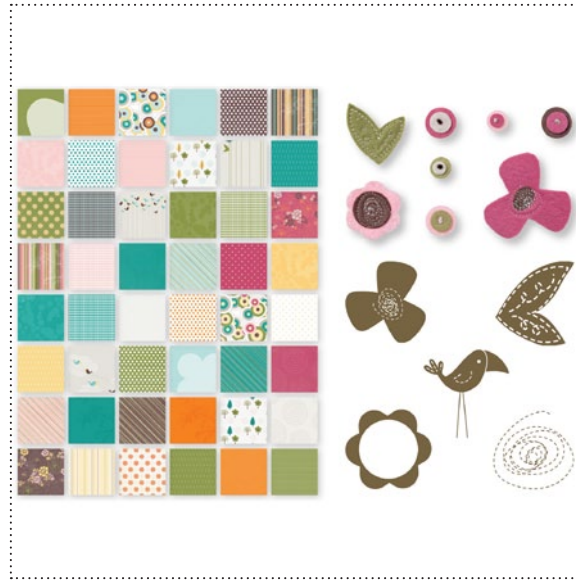

119978 MY SWEET PEA KIT