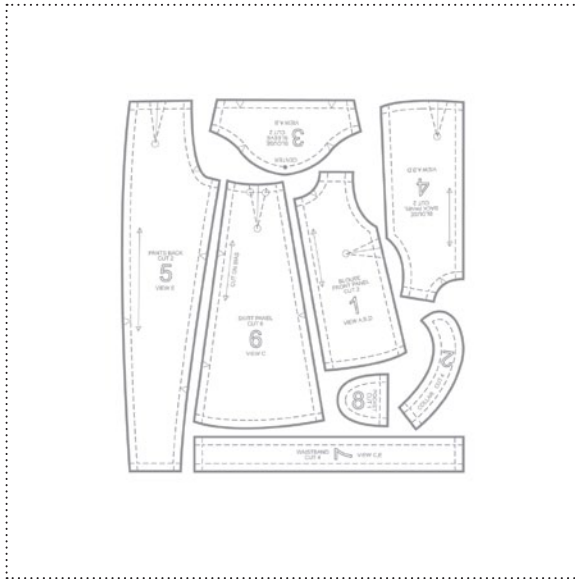

124030 TEMPTING TURQUOISE PATTERNS DESIGNER SERIES PAPER

124031 OLD OLIVE PATTERNS DESIGNER SERIES PAPER

124033 PRETTY IN PINK PATTERNS DESIGNER SERIES PAPER

124022 SWEET STITCHES DESIGNER BUTTONS

124028 PATTERN PIECES STAMP BRUSH