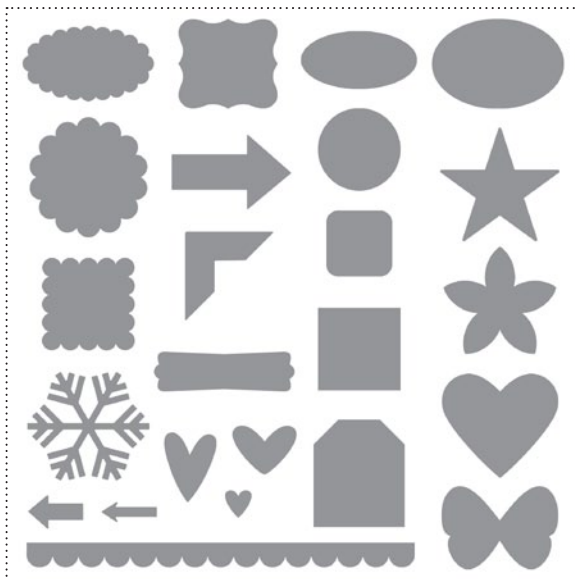

118853 PUNCH SHAPES*