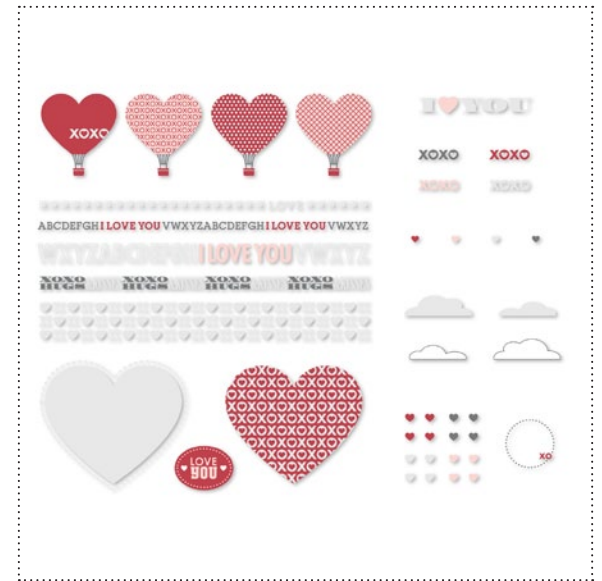

124016 CUPCAKE PUNCH

124017 CREATE A CUPCAKE STAMP BRUSH SET

124490 LOVE BANDIT STAMP BRUSH SET

my DIGITAL STUDIO™ Catalog | Artwork Thumbnails

125158 CHAT ROOM LOVE STAMP BRUSH SET

125159 CHAT ROOM OCCASIONS STAMP BRUSH SET