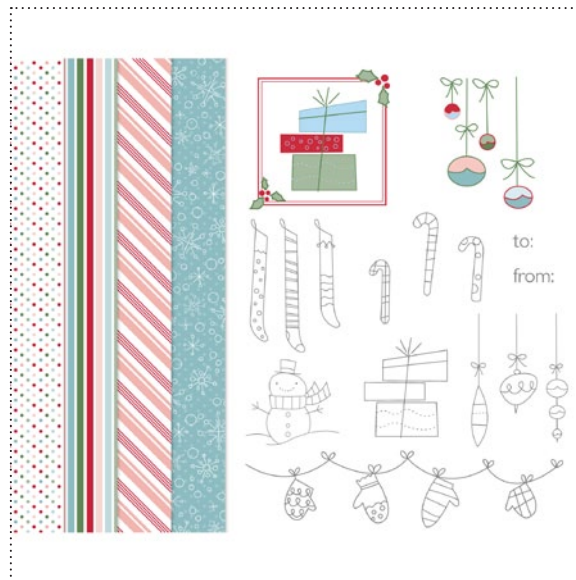

121437 IN A WORD STAMP BRUSH SET

122161 WORD WINDOW PUNCH

my DIGITAL STUDIO™ Catalog | Artwork Thumbnails

123634 CANADA DAY STAMP BRUSH SET

122174 NITE OWL DIGITAL KIT

122175 AUTUMN SPICE DIGITAL KIT

122176 DECK THE HALLS PHOTOCARD DIGITAL KIT