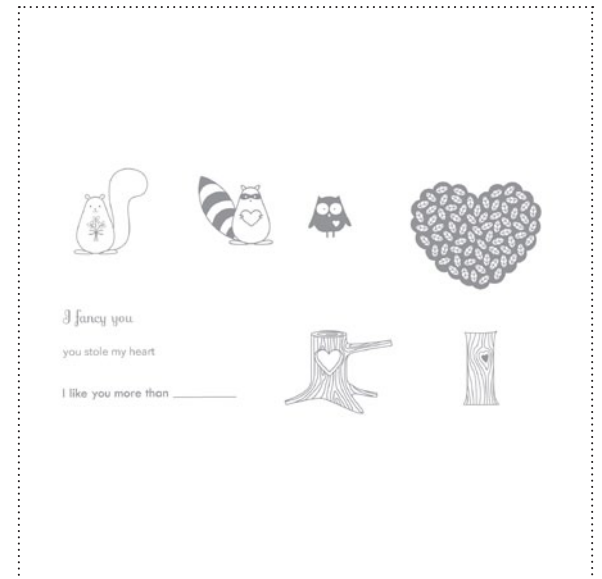

124490 LOVE BANDIT STAMP BRUSH SET