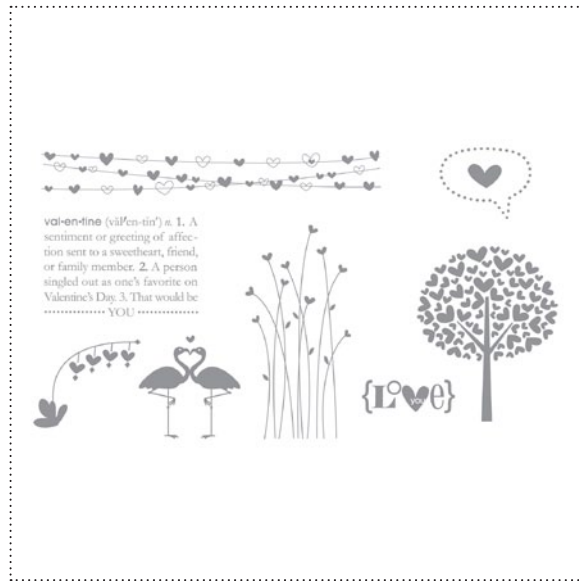

124025 LOTS OF LOVE STAMP BRUSH

my DIGITAL STUDIO™ Catalog | Artwork Thumbnails

124026 VALENTINE DEFINED STAMP BRUSH SET

124029 BE MY VALENTINE STAMP BRUSH

124020 SEAM BINDING II RIBBON PACK

124488 EXTRA POSTAGE STAMP BRUSH SET