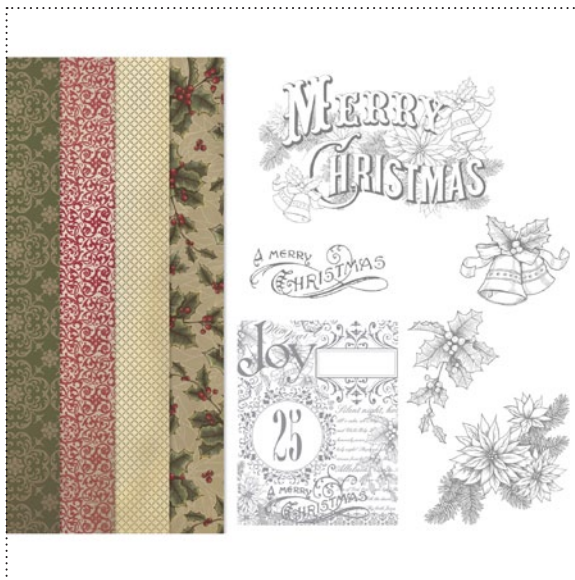

121437 IN A WORD STAMP BRUSH SET

122161 WORD WINDOW PUNCH

my DIGITAL STUDIO™ Catalog | Artwork Thumbnails

123634 CANADA DAY STAMP BRUSH SET

122174 NITE OWL DIGITAL KIT

122175 AUTUMN SPICE DIGITAL KIT

122176 DECK THE HALLS PHOTOCARD DIGITAL KIT