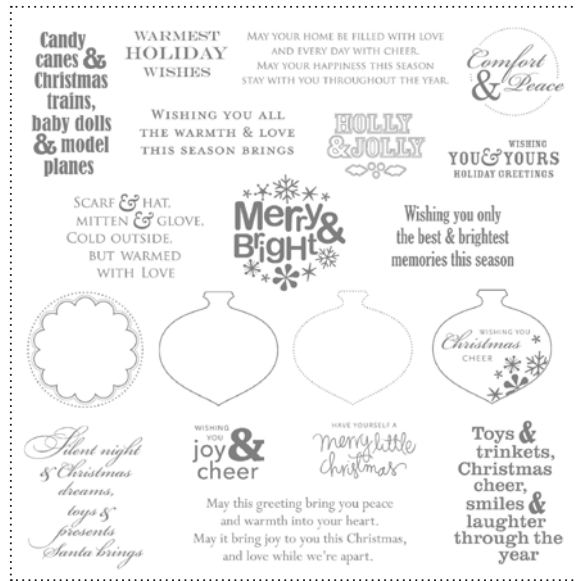

WISHES & GREETINGS STAMP BRUSH SET