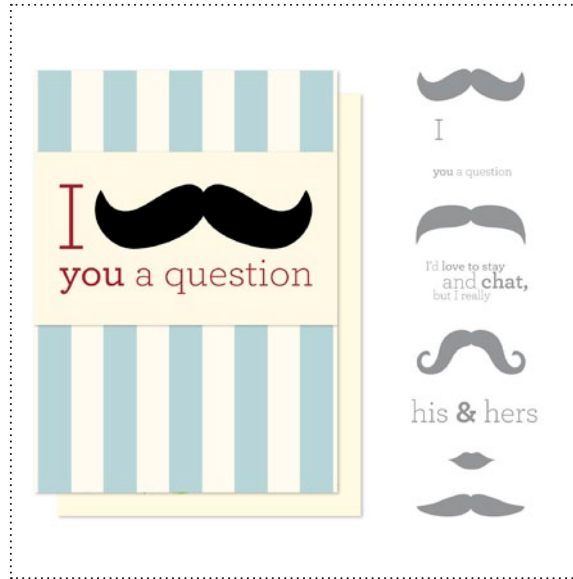

129007 ECLECTIC OVERLAYS STAMP BRUSH SET

128995 MANY MUSTACHES STAMP BRUSH SET

128998 IN GOOD FORM STAMP BRUSH SET

128999 IT'S ALL ME KIT

my DIGITAL STUDIO™ | Product Details

| ✓ | Item # | Download Name | Contents | Coordinating Colors | US Price | CAN Price | Release Date | Designer Template |
|---|---------------|-----------------------------------|--|---|----------|-----------|--------------|-------------------------------|
| | 129007 | ECLECTIC OVERLAYS STAMP BRUSH SET | 6-piece | | \$3.95 | \$4.95 | 12/13/11 | --- |
| | 128995 | MANY MUSTACHES STAMP BRUSH SET | 9-piece | | \$3.95 | \$4.95 | 12/13/11 | 3-1/2" x 5" greeting card |
| | 128998 | IN GOOD FORM STAMP BRUSH SET | 36-piece | | \$7.95 | \$9.95 | 12/13/11 | two 5" x 3-1/2" trifold cards |
| | 128999 | IT'S ALL ME KIT | 27-piece stamp brush set, 12 DSP patterns, 24 embellishments | Early Espresso, Pumpkin Pie, Sahara Sand, Wild Wasabi | \$9.95 | \$12.50 | 12/13/11 | two-page 8" x 8" board book |