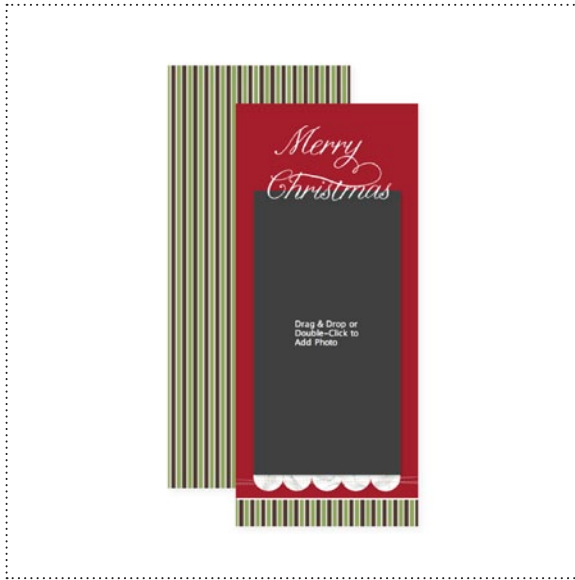

127440 ALL ABOUT ME JOURNAL TEMPLATE

127571 MERRIMENT PHOTOCARD TEMPLATE

127435 THANKS TONS GREETING CARD TEMPLATE SET

127766 CHRISTMAS VILLAGE STAMP BRUSH SET

✓	Item #	Download Name	Contents	Coordinating Colors	US Price	CAN Price	Release Date	Designer Template
	128342	PINWHEEL DAILY CALENDAR TEMPLATE	7-page calendar template, 24-piece stamp brush set, 8 embellishments	Bashful Blue, Basic Gray, Daffodil Delight, Early Espresso, Lucky Limeade, Poppy Parade, Pumpkin Pie, Sahara Sand, Taken with Teal, Tangerine Tango, Whisper White	\$9.95	\$12.50	10/11/11	seven-page 11" x 8-1/2"
	127755	COMPILATION OF RECIPES DESIGNER TEMPLATE	34-page board book template, 64-piece stamp brush set	Baja Breeze, Daffodil Delight, Old Olive, Real Red	\$14.95	\$18.50	10/11/11	34-page board book
	127582	YOU & YOURS CHRISTMAS PHOTOCARD TEMPLATE	postcard template, 10-piece stamp brush set	Baja Breeze, Old Olive, Real Red, Whisper White	\$1.95	\$2.50	10/11/11	5" x 7" double-sided postcard
	127581	BANNER GREETINGS PHOTOCARD TEMPLATE	postcard template, 6-piece stamp brush set	Cherry Cobbler, Marina Mist, Whisper White	\$1.95	\$2.50	10/11/11	7" x 5" double-sided postcard
	127437	IMPRESSIVE IDEAS JOURNAL TEMPLATE	journal template	Cherry Cobbler, Early Espresso, Kiwi Kiss	\$1.95	\$2.50	10/11/11	6-1/4" x 8-1/4" journal front & back cover
	127440	ALL ABOUT ME JOURNAL TEMPLATE	journal template	Pool Party, Rich Razzleberry, Very Vanilla	\$1.95	\$2.50	10/11/11	6-1/4" x 8-1/4" journal front & back cover
	127571	MERRIMENT PHOTOCARD TEMPLATE	postcard template, 1 stamp brush, 6 embellishments	Cherry Cobbler, Early Espresso, Whisper White, Wild Wasabi	\$1.95	\$2.50	10/11/11	4" x 9-1/4" double-sided postcard
	127435	THANKS TONS GREETING CARD TEMPLATE SET	6 greeting card templates	Island Indigo, Lucky Limeade, Wisteria Wonder; Bashful Blue, Old Olive, Sahara Sand; Basic Gray, Calypso Coral, Lucky Limeade, Melon Mambo, Sahara Sand; Rich Razzleberry, Very Vanilla; Baja Breeze, Melon Mambo, Whisper White; Bashful Blue, Island Indigo, Pear, Very Vanilla	2.95	3.75	10/11/11	six 5-1/2" x 4-1/4" greeting cards
	127766	CHRISTMAS VILLAGE STAMP BRUSH SET	10-piece		5.95	7.95	10/11/11	7" x 5" greeting card