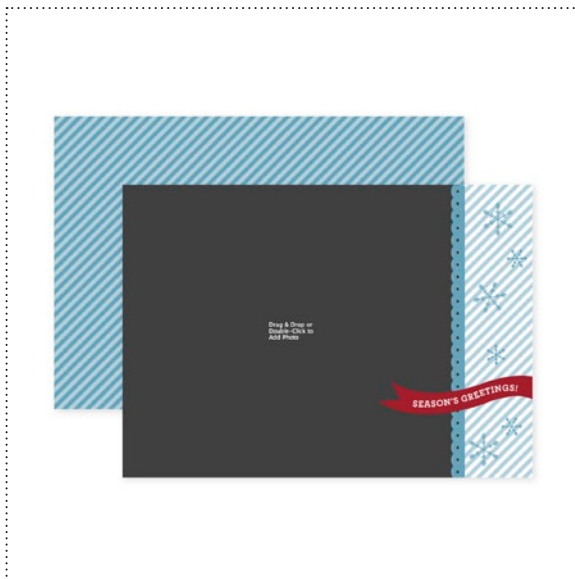

127581 BANNER GREETINGS PHOTOCARD TEMPLATE