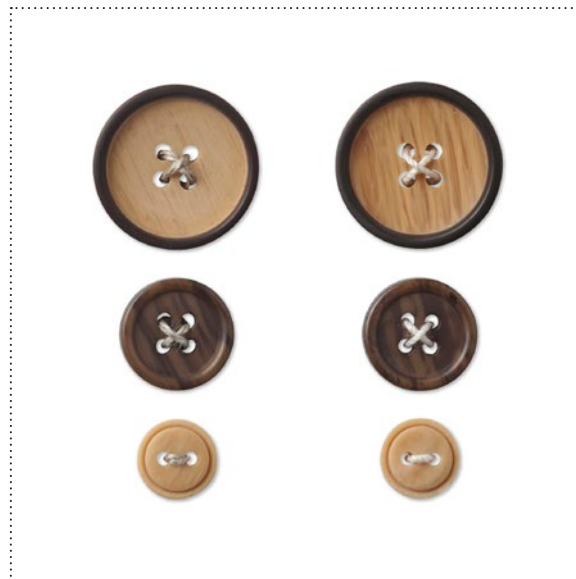

130971 CONVENTION 2012 PHOTOBOOK TEMPLATE

130985 12 DAYS OF CHRISTMAS SWATCHBOOK TEMPLATE

130983 RAZZLEBERRY SPLASH KIT

130972 WORLD SPECTACULAR ENSEMBLE

130976 NATURALS DESIGNER BUTTONS

130860 SASSY SALUTATIONS STAMP BRUSH SET

DIGITAL STUDIO™ | Product Details

✓	Item #	Download Name	Contents	Coordinating Colors	US Price	CAN Price	Release Date	Designer Template
	130971	CONVENTION 2012 PHOTOBOOK TEMPLATE	24-page page photobook template; 71-piece stamp brush set; 8 DSP patterns; 3 embellishments; 3 punches	Basic Black, Basic Gray, Daffodil Delight, Midnight Muse, More Mustard, Pool Party, Primrose Petals	\$17.95	\$21.95	7/17/12	8" x 8" photobook
	130985	12 DAYS OF CHRISTMAS SWATCHBOOK TEMPLATE	26-page swatchbook template; 35-piece stamp brush set; 19 DSP patterns; 46 embellishments	Cherry Cobbler, Crumb Cake, Daffodil Delight, Early Espresso, Marina Mist, Midnight Muse, Old Olive, Real Red, Very Vanilla	\$12.95	\$15.95	7/17/12	26-page swatchbook
	130983	RAZZLEBERRY SPLASH KIT	10-piece stamp brush set; 4 DSP patterns; 86 embellishments; 1-page template	Lucky Limeade, Night of Navy, Pink Pirouette, Rich Razzleberry	\$7.95	\$9.95	7/17/12	1-page 8" x 8"
	130972	WORLD SPECTACULAR ENSEMBLE	3 templates (décor, banner, tag); 18-piece stamp brush set; 12 DSP patterns	Calypso Coral, Cherry Cobbler, Daffodil Delight, Early Espresso, Island Indigo, Very Vanilla, Whisper White	\$12.95	\$15.95	7/17/12	1-page 5" x 5"; 8-page 3-1/2" x 5"; 1-page 3" x 4-1/4"; 5" x 7" double-sided postcard
	130976	NATURALS DESIGNER BUTTONS	6 buttons		\$2.95	\$3.75	7/17/12	---
	130860	SASSY SALUTATIONS STAMP BRUSH SET	6-piece		\$3.95	\$4.95	7/17/12	---