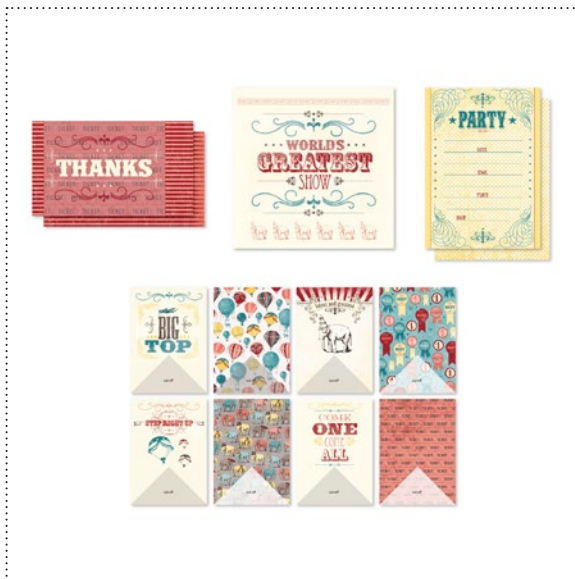

130971 CONVENTION 2012 PHOTOBOOK TEMPLATE

130985 12 DAYS OF CHRISTMAS SWATCHBOOK TEMPLATE

130983 RAZZLEBERRY SPLASH KIT

130972 WORLD SPECTACULAR ENSEMBLE

130976 NATURALS DESIGNER BUTTONS

130860 SASSY SALUTATIONS STAMP BRUSH SET

DIGITAL STUDIO™ | Product Details

✓	Item #	Download Name	Contents	Coordinating Colors	US Price	CAN Price	Release Date	Designer Template
	130971	CONVENTION 2012 PHOTOBOOK TEMPLATE	24-page page photobook template; 71-piece stamp brush set; 8 DSP patterns; 3 embellishments; 3 punches	Basic Black, Basic Gray, Daffodil Delight, Midnight Muse, More Mustard, Pool Party, Primrose Petals	\$17.95	\$21.95	7/17/12	8" x 8" photobook
	130985	12 DAYS OF CHRISTMAS SWATCHBOOK TEMPLATE	26-page swatchbook template; 35-piece stamp brush set; 19 DSP patterns; 46 embellishments	Cherry Cobbler, Crumb Cake, Daffodil Delight, Early Espresso, Marina Mist, Midnight Muse, Old Olive, Real Red, Very Vanilla	\$12.95	\$15.95	7/17/12	26-page swatchbook
	130983	RAZZLEBERRY SPLASH KIT	10-piece stamp brush set; 4 DSP patterns; 86 embellishments; 1-page template	Lucky Limeade, Night of Navy, Pink Pirouette, Rich Razzleberry	\$7.95	\$9.95	7/17/12	1-page 8" x 8"
	130972	WORLD SPECTACULAR ENSEMBLE	3 templates (décor, banner, tag); 18-piece stamp brush set; 12 DSP patterns	Calypso Coral, Cherry Cobbler, Daffodil Delight, Early Espresso, Island Indigo, Very Vanilla, Whisper White	\$12.95	\$15.95	7/17/12	1-page 5" x 5"; 8-page 3-1/2" x 5"; 1-page 3" x 4-1/4"; 5" x 7" double-sided postcard
	130976	NATURALS DESIGNER BUTTONS	6 buttons		\$2.95	\$3.75	7/17/12	---
	130860	SASSY SALUTATIONS STAMP BRUSH SET	6-piece		\$3.95	\$4.95	7/17/12	---