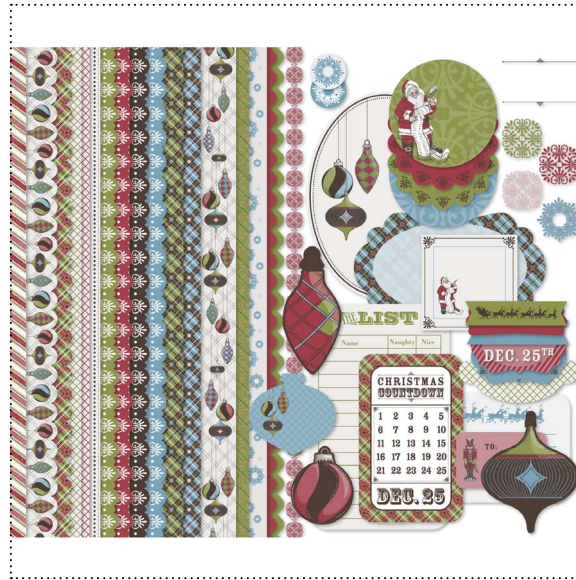

127175 LIMITED EDITION EMBELLISHMENTS

125835 LETTERS TO SANTA EMBELLISHMENTS

127348 FANCY FAN STAMP BRUSH

127358 FRAME IT STAMP BRUSH SET

127359 HELLO, DOILY STAMP BRUSH

127354 LACE RIBBON BORDER PUNCH

my DIGITAL STUDIO™ | Artwork Thumbnails

127357 CHLOE STAMP BRUSH

my DIGITAL STUDIO™ | Product Details

✓	Item #	Download Name	Contents	Coordinating Colors	US Price	CAN Price	Release Date	Designer Template
	127175	LIMITED EDITION EMBELLISHMENTS	10-piece	Calypso Coral, Crumb Cake, Pool Party, Very Vanilla	\$2.95	\$3.75	7/26/11	---
	125835	LETTERS TO SANTA EMBELLISHMENTS	47-piece	Blushing Bride, Early Espresso, Marina Mist, Old Olive, Riding Hood Red, Whisper White	\$3.95	\$4.95	7/26/11	---
	127348	FANCY FAN STAMP BRUSH	1-piece		\$1.95	\$2.50	7/26/11	5" x 7" greeting card
	127358	FRAME IT STAMP BRUSH SET	5-piece		\$3.95	\$4.95	7/26/11	4-1/4" x 5-1/2" greeting card
	127359	HELLO, DOILY STAMP BRUSH	1-piece		\$1.95	\$2.50	7/26/11	---
	127354	LACE RIBBON BORDER PUNCH	1-piece		\$0.95	\$1.25	7/26/11	one-page 11" x 8-1/2"
	127357	CHLOE STAMP BRUSH	1-piece		\$1.95	\$2.50	7/26/11	---