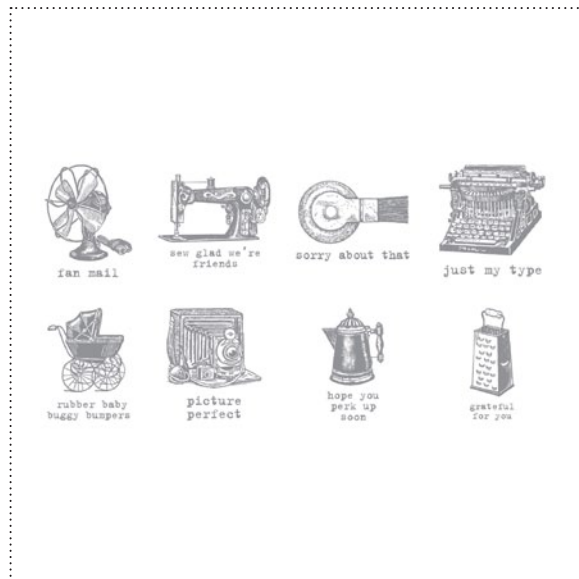

125772 TRES CHIC STAMP BRUSH SET

125771 PUNS FROM THE PAST STAMP BRUSH SET