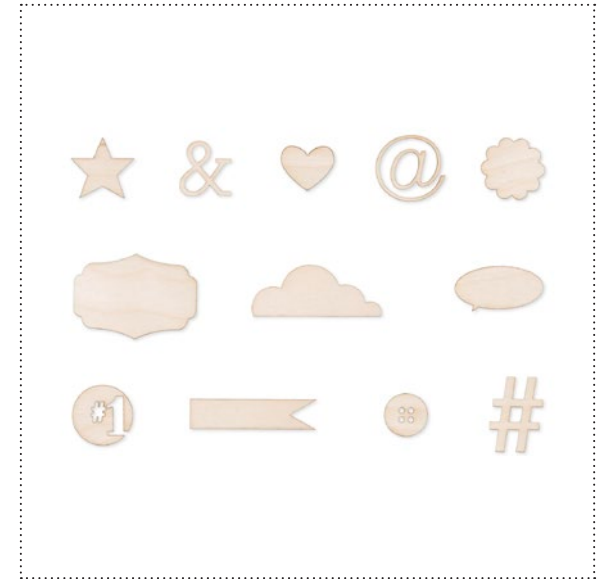

my DIGITAL STUDIO™ | Artwork Thumbnails

132266 ANY WITCH WAY TEMPLATE

131522 YEAR END REVIEW INFOGRAPHIC POSTCARD TEMPLATE

132191 EVERYDAY WOODCUTS

132264 NEON NOTES KIT

132267 QUICK WIT COSTUMES TEMPLATES

✓	Item #	Download Name	Contents	Coordinating Colors	US Price	CAN Price	Release Date	Designer Template
	132266	ANY WITCH WAY TEMPLATE	2-page décor template; 10-piece SVG stamp brush set; 13 embellishments	Apricot Appeal, Basic Black, Basic Gray, Blush Blossom, Calypso Coral, Creamy Caramel, Crushed Curry, Going Gray, Kiwi Kiss	\$4.95	\$6.50	10/2/12	2-page 8-1/2" x 11" décor
	131522	YEAR END REVIEW INFOGRAPHIC POSTCARD TEMPLATE	postcard template (photocard); 42-piece SVG stamp brush set; 6 embellishments	Not Quite Navy, Pool Party, Poppy Parade	\$3.95	\$4.95	10/2/12	5" x 7" postcard
	132191	EVERYDAY WOODCUTS	12 embellishments		\$5.95	\$7.95	10/2/12	---
	132264	NEON NOTES KIT	23-piece stamp brush set; 12 DSP patterns; 33 embellishments	Crumb Cake, Melon Mambo, Pumpkin Pie, Yo-Yo Yellow	\$9.95	\$12.50	10/2/12	---
	132267	QUICK WIT COSTUMES TEMPLATES	5-page template; 10-piece SVG stamp brush set	Basic Black, Basic Gray, Crumb Cake, Crushed Curry, Pumpkin, Real Red, Whisper White	\$4.95	\$6.50	10/2/12	5-page 8-1/2" x 11" décor